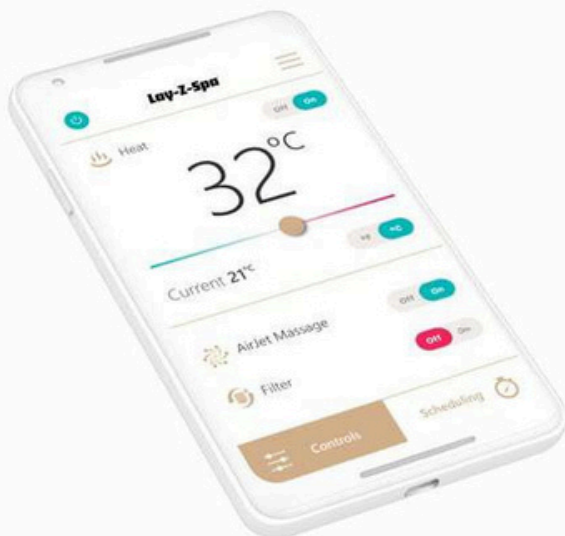

- Commercial
- Energy Supply

- Internet
- Connectivity

- App & Web
- Development

- Web Hosting
- & Domains