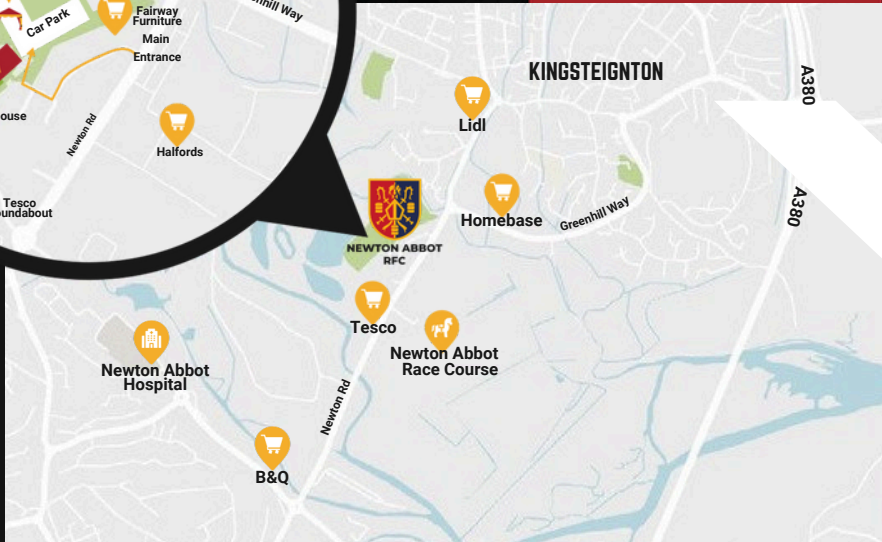

Macaroni Cheese with our Signature Cheese Sauce

1200hrs - 1400hrs

DIRECTIONS

Newton Abbot Rugby Club is situated in the heart of South Devon, just five minutes drive from the bustling town of Newton Abbot.