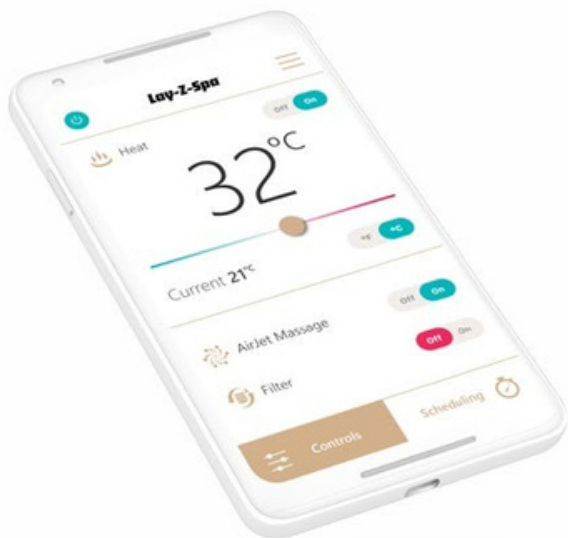

- Commercial
- Energy Supply

- Internet
- Connectivity

- App & Web
- Development

- Web Hosting
- & Domains