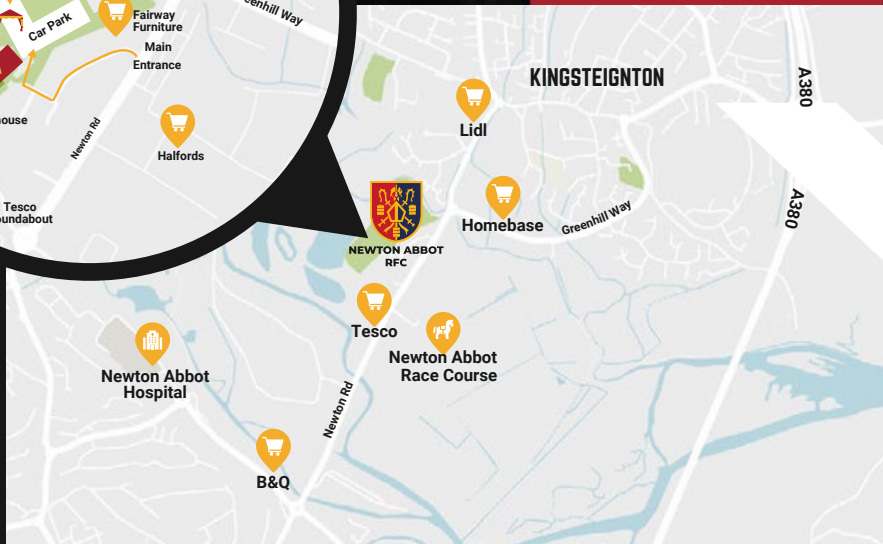

No smoking
or vaping

Respect

No littering

DIRECTIONS

Newton Abbot Rugby Club is situated in the heart of South Devon, just five minutes drive from the bustling town of Newton Abbot.

Newton Abbot Rugby Club (RFC)
Rydon Industrial Estate, Newton Rd, Kingsteignton,
Newton Abbot
TQ12 3SJ

DIRECTIONS FROM EXETER

- Take Commercial Road to Alphington Street/Exe Bridges/A377. Drive along Devon Expressway/A38 and A380.
- Take the exit for A381 from A380.
- Follow A383 to Kingsteignton.

DIRECTIONS FROM PLYMOUTH

- Follow Devon Expressway/A38 to A383 and exit towards Newton Abbot / Bickington / Widecombe.
- Follow A383 to Kingsteignton.

FOOD AND DRINKS AVAILABLE TO PURCHASE ON THE DAY

BBQ
FOOD

MARQUEE
HOT & COLD DRINKS