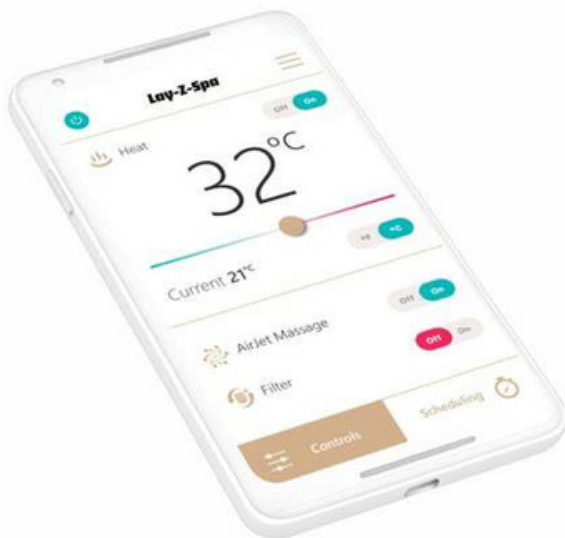

- Commercial
- Energy Supply

- Internet
- Connectivity

- App & Web
- Development

- Web Hosting
- & Domains