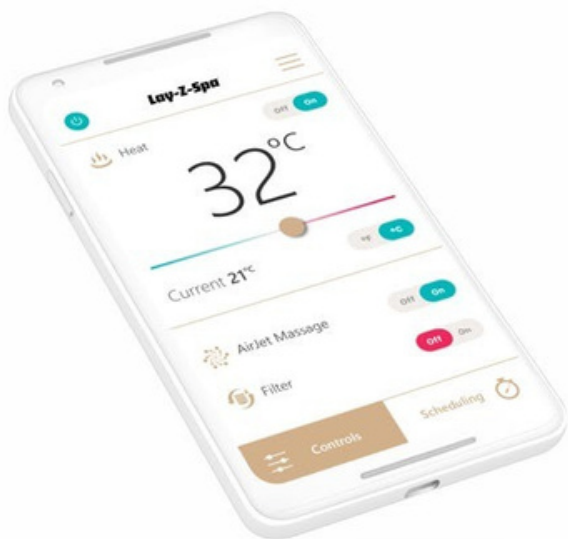

- Commercial
- Energy Supply

- Internet
- Connectivity

- App & Web
- Development

- Web Hosting
- & Domains