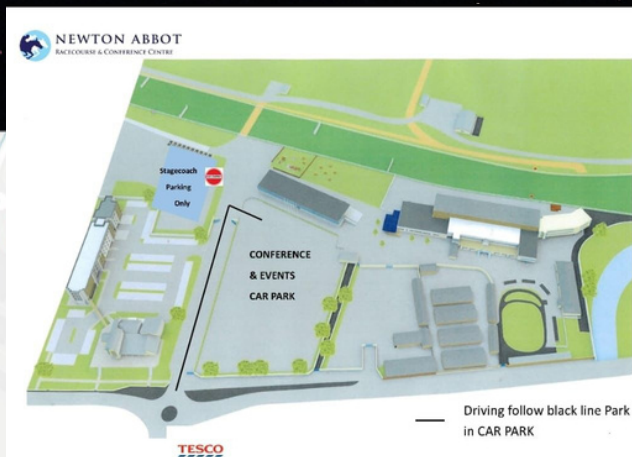

PARKING

Parking will be available at Newton Abbot Race Course (TQ12 3AF) with volunteers from Newton Abbot directing on the day.

There will be no onsite parking, therefore everyone is asked to park at **Newton Abbot Racecourse, Newton Road, TQ14 3AF** opposite Tesco Supermarket.

£3 PARKING FEE AT RACE COURSE

THANK YOU NEWTON ABBOT RACECOURSE FOR THE SUPPORT

WWW.NEWTONABBOTRACING.COM