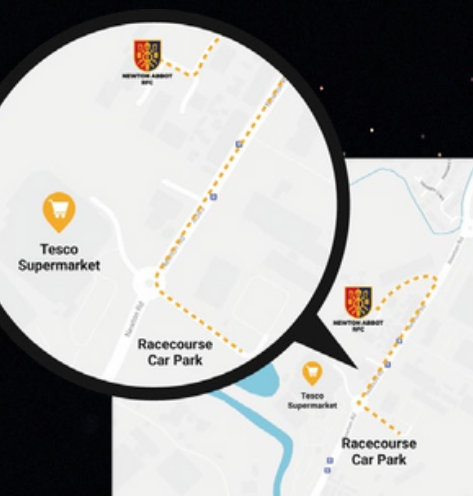

PARKING

Parking will be available at Newton Abbot Race Course (TQ12 3AF) with volunteers from Newton Abbot directing on the day.

There will be no onsite parking, therefore everyone is asked to park at **Newton Abbot Racecourse, Newton Road, TQ14 3AF** opposite Tesco Supermarket.

£3 PARKING FEE AT RACE COURSE

THANK YOU NEWTON ABBOT RACECOURSE FOR THE SUPPORT

WWW.NEWTONABBOTRACING.COM