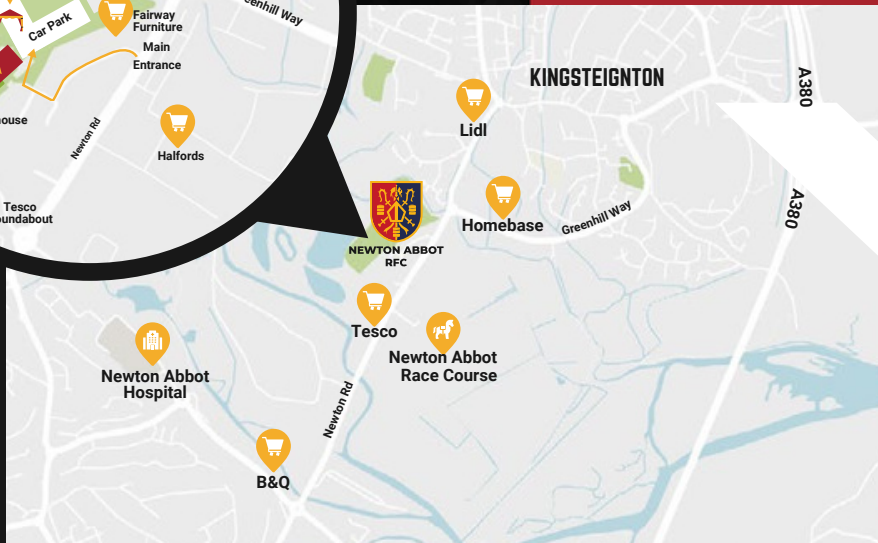

No smoking
or vaping

Respect

No littering

DIRECTIONS

Newton Abbot Rugby Club is situated in the heart of South Devon, just five minutes drive from the bustling town of Newton Abbot.

Newton Abbot Rugby Club (RFC)
Rydon Industrial Estate, Newton Rd, Kingsteignton,
Newton Abbot
TQ12 3SJ

DIRECTIONS FROM EXETER

- Take Commercial Road to Alphington Street/Exe Bridges/A377. Drive along Devon Expressway/A38 and A380.
- Take the exit for A381 from A380.
- Follow A383 to Kingsteignton.

DIRECTIONS FROM PLYMOUTH