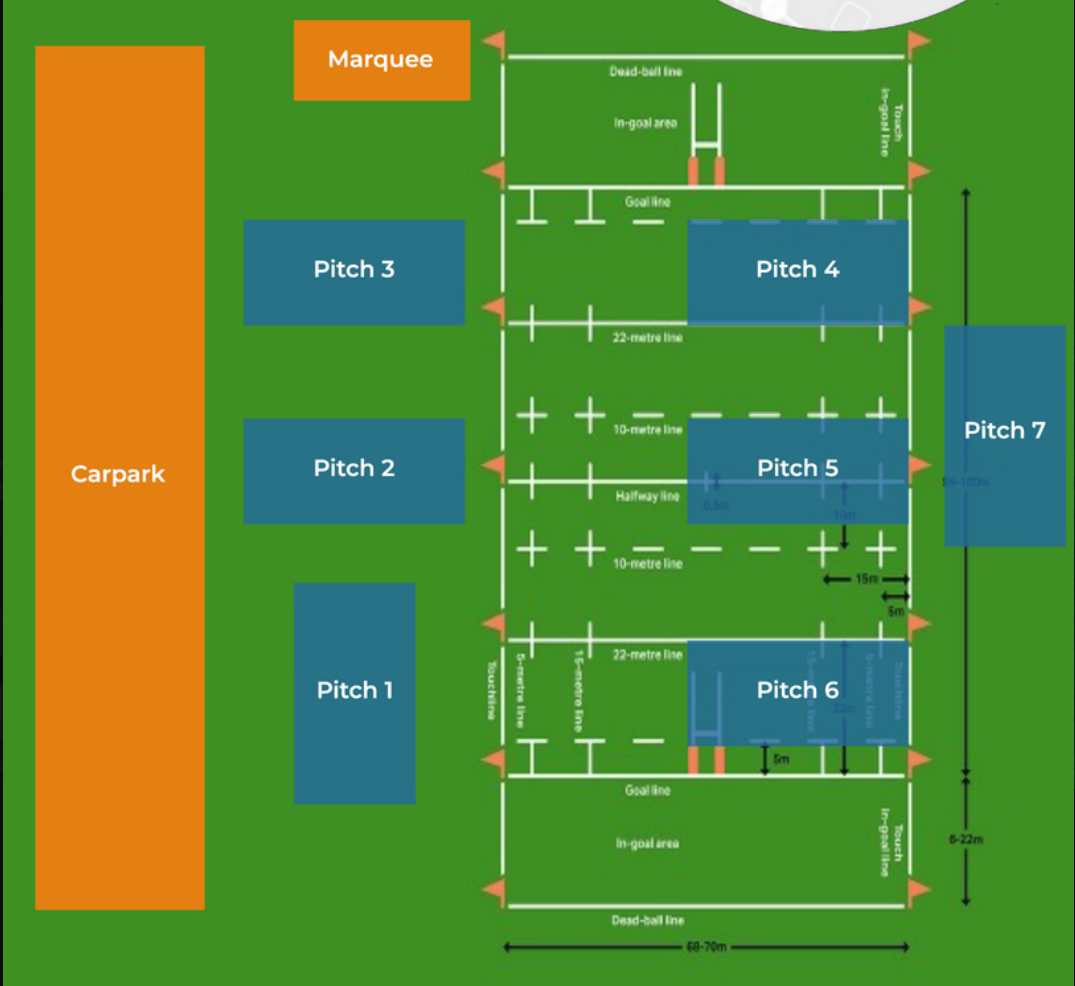

PITCHES 1 - 7