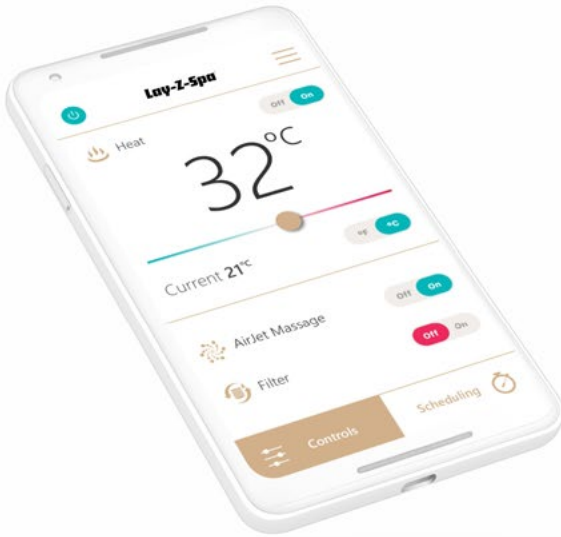

- Commercial
- Energy Supply

- Internet
- Connectivity

- App & Web
- Development

- Web Hosting
- & Domains