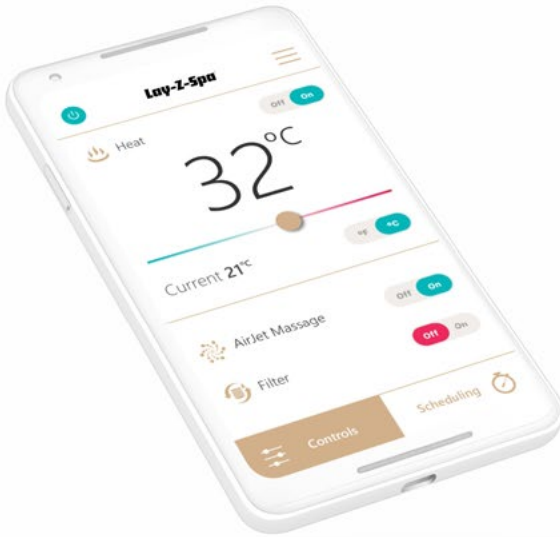

- Commercial Energy Supply

- Internet Connectivity

- App & Web Development

- Web Hosting & Domains