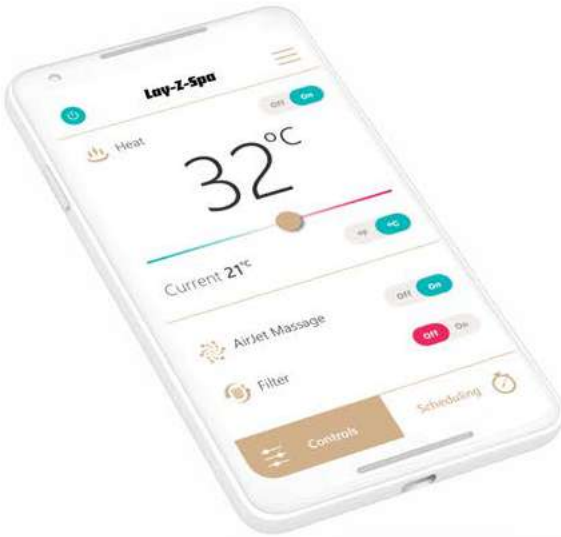

- Commercial
- Energy Supply

- Internet
- Connectivity

- App & Web
- Development

- Web Hosting
- & Domains