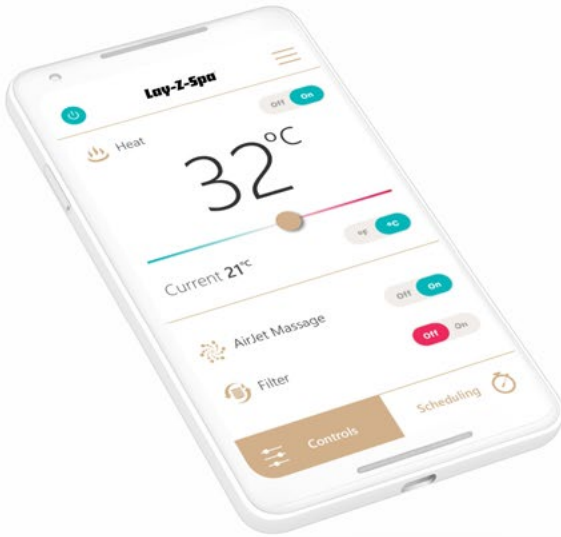

- Commercial Energy Supply

- Internet Connectivity

- App & Web Development

- Web Hosting & Domains