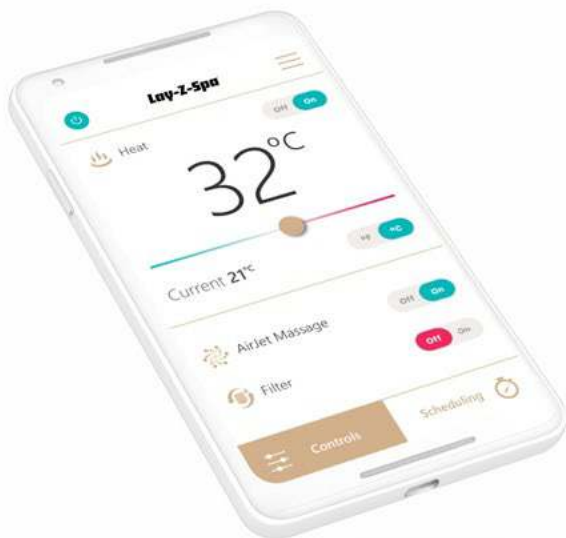

- Commercial
- Energy Supply

- Internet
- Connectivity

- App & Web
- Development

- Web Hosting
- & Domains