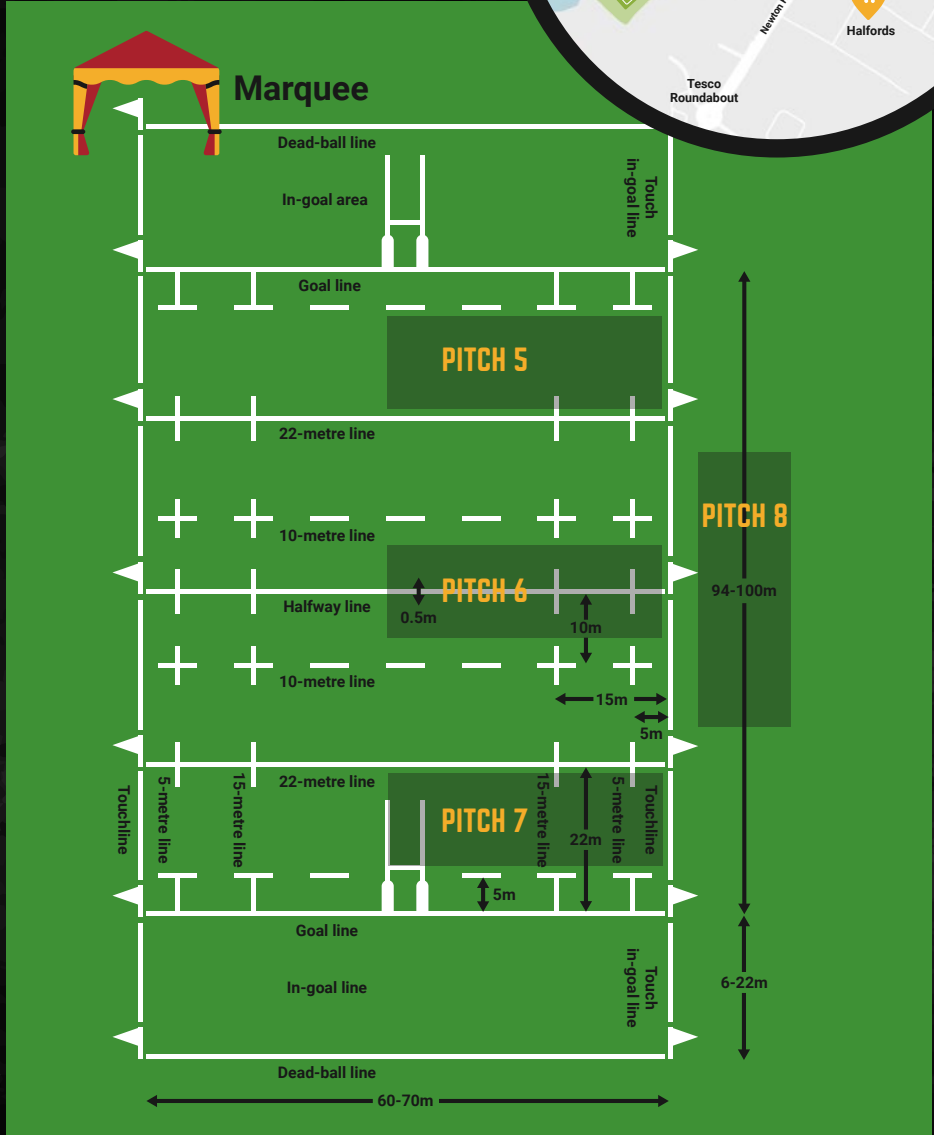

PITCHES 5 TO 8

BACK PITCH