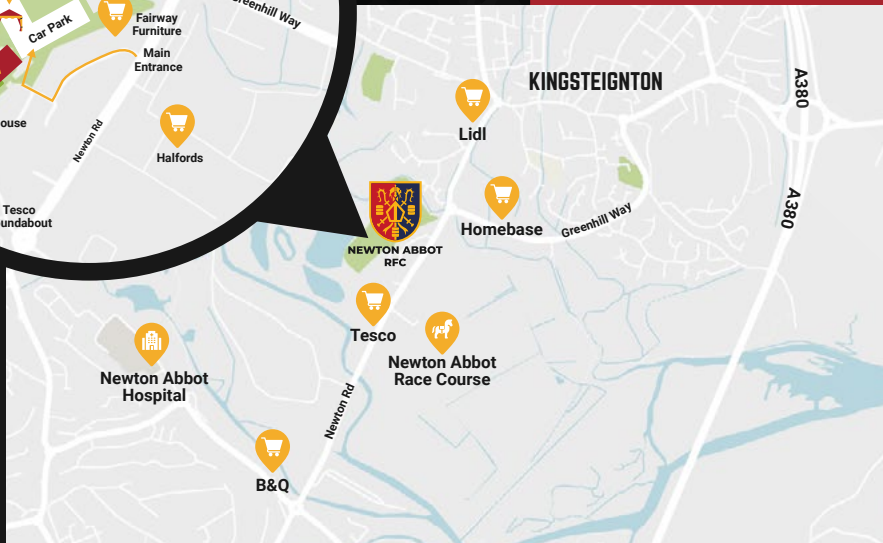

Respect

No littering

DIRECTIONS

Newton Abbot Rugby Club is situated in the heart of South Devon, just five minutes drive from the bustling town of Newton Abbot.

Newton Abbot Rugby Club (RFC)
Rydon Industrial Estate, Newton Rd, Kingsteignton,
Newton Abbot
TQ12 3SJ