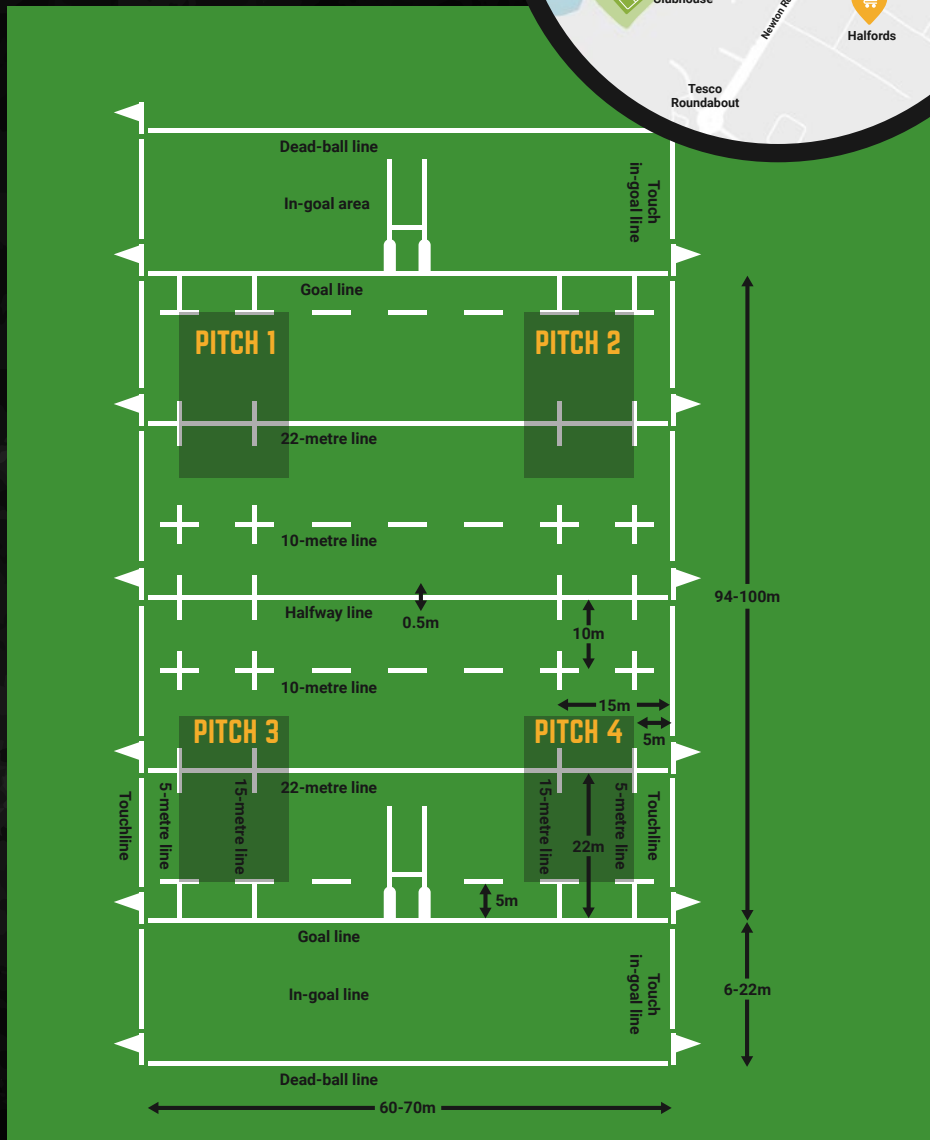

WINTER COMEDY NIGHT

AT NEWTON ABBOT RUGBY CLUB

**THE
SURGERY
COMEDY.**

ONLY £10 PER TICKET

**SCAN THE QR CODE TO PURCHASE TICKETS
OR VISIT NARFC.CO.UK/EVENTS**

PITCHES 1 TO 4

HOMERS

PITCHES 1 TO 4