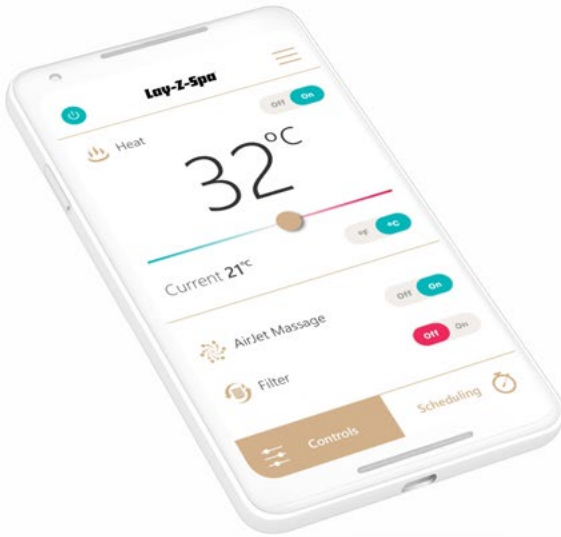

- Commercial
- Energy Supply

- Internet
- Connectivity

- App & Web
- Development

- Web Hosting
- & Domains